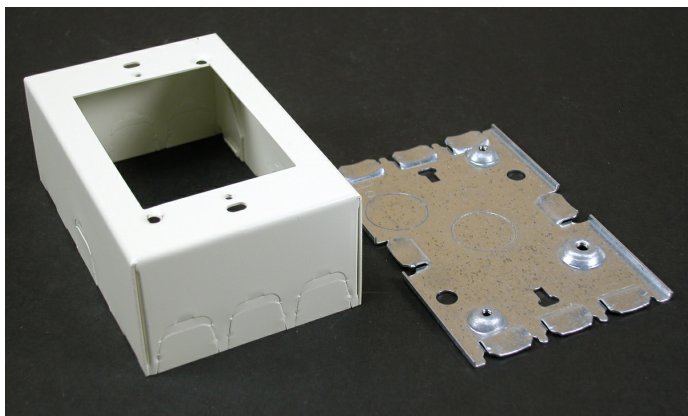

Wiremold  
Wiremold 500/700 Series Single-Gang Switch and Receptacle Box Fitting, White  
Part No. 5748WH

Wiremold 500 Series raceway is ideal for surface mounting small amounts of electrical wiring or communication cables. This rugged raceway offers a low profile appearance which blend with any decor. Available in our exclusive ScuffCoat finish.

### General Info

Product Line	Wiremold	Replaced by Part Number	5748WHC
Color	White	UPC Number	786776562989
Country Of Origin	United States	Application Sector	Commercial
Standard	cULus Listed Surface Metal Raceway: File E41751: Guide RJPR	Type	Raceway

### Dimensions

Product Width US	4.75 in	Product Weight US	0.53 lb
Product Volume US	26.79 cu in	Product Depth US	1.88 in
Product Height US	3.0 in		