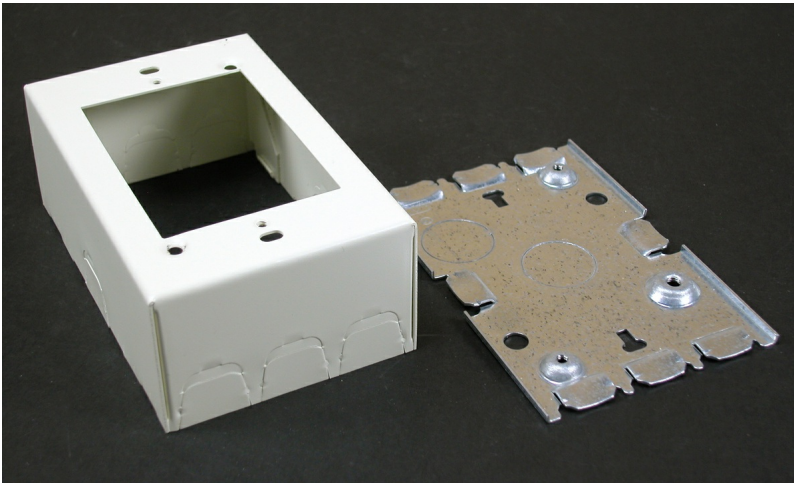

Wiremold
500/700 Single-Gang Switch and Receptacle Box Fitting
Part No. 5748WHC

For deep switches and receptacles. Base has two 1/2" trade size KOs. Larger gang boxes available by special order. Single-gang: 4 5/8" L x 2 7/8" W (117mm x 73mm). Accepts NEMA single-gang standard faceplates. NOTE: Certified to Canadian Safety Standards for sale in Canada. When ordering these products, change the "V" color prefix to "VC" or the "WH" color suffix to "WHC" to denote the Canadian versions.

Features & Benefits

For deep switches and receptacles. Base has two 1/2" trade size KOs. Larger gang boxes available by special order. Single-gang: 4 5/8" L x 2 7/8" W (117mm x 73mm). Accepts NEMA single-gang standard faceplates. NOTE: Certified to Canadian Safety Standards for sale in Canada. When ordering these products, change the "V" color prefix to "VC" or the "WH" color suffix to "WHC" to denote the Canadian versions.

Specifications

General Info

Product Line	Wiremold	UPC Number	786776076752
Country Of Origin	United States		

Dimensions

Product Width US	4.625 in	Product Depth US	1.75 in
Product Length US	2.875 in		

Listing Agencies / 3rd Party Agencies