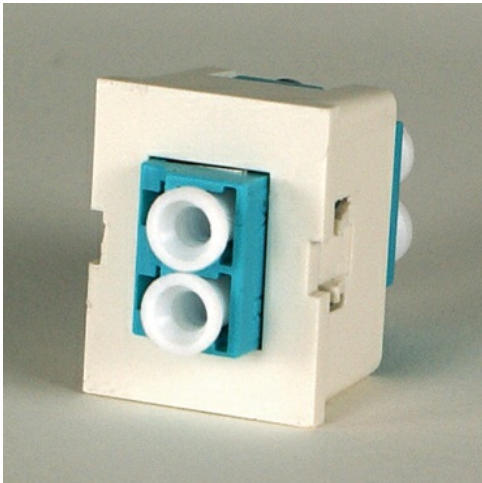

Ortronics
TracJack Module, 1-LC Duplex, OM3/4, Aqua adapter, Fog White Housing
Part No. 63700075

TracJack is a versatile single-module solution—the perfect combination of high quality, enhanced performance, labor savings, ease of use, and flexibility in design. TracJack front removable snap-in modules make moves, adds, and changes easy. TracJack products are compatible with Fib-or-Cop II and the complete line of TracJack faceplates and surface mount boxes. TracJack modules are available in LC, SC, ST, FC, and MT-RJ styles in order to suit any installation requirement.

Features & Benefits

Snap-in module: Simple, secure installation.

Specifications

General Info

Product Line	Ortronics	UPC Number	662875627531
Country Of Origin	Mexico	Application Sector	Commercial, Industrial
Type	Workstation		