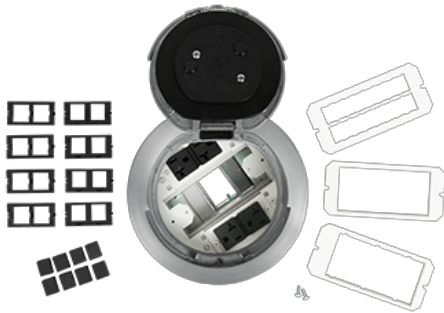

## Wiremold 3-Hour Fire Classified 6" Recessed Unwired Flush Style Poke-Thru Assembly Part No. 6AT2AA3H

Designed for retrofit and new construction, Evolution Series 6" Recessed Poke-Thru devices provide convenient access to power, communications, and audio/video services recessed below floor level - providing maximum device protection. With 3 Gangs of capacity, you will be able to configure services for the needs of your space. The low-profile metal covers are available in brushed aluminum, satin brass, satin nickel, and multiple powder-coated finishes designed to match any space. Evolution Series 6" Poke-Thru devices are the perfect fit for kiosks, meeting rooms, training rooms, classrooms, healthcare facilities or commercial buildings with open-space architecture. For carpet, tile, wood and laminate concrete floor coverings.

### Features & Benefits

Preassembled unwired poke-thru device: Connect to conduits and install now, but save configuration and plate choices for later.

Step-on-it installation: Quick and easy installation without the need for additional fasteners or a second installer.

Multiple finishes: Evolution Series Poke-Thru Devices are available in multiple finishes: (BK) black, (GY) gray, (BZ) bronze, (AA) brushed aluminum, (SB) satin brass and (SN) satin nickel to seamlessly match your environment.

Flush style cover assemblies: A flush style cover for tile applications allows the Evolution Series Poke-Thru Devices to be adjusted to the same level as the top surface of the floor covering. The flush cover is designed to be used for tile or wood floors and in higher traffic applications, where a low profile is a must.