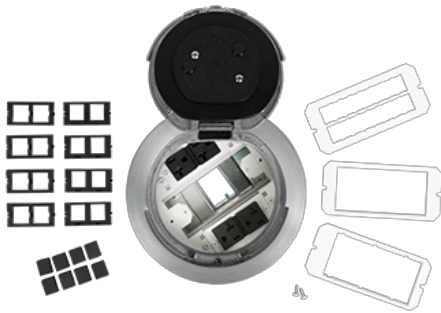

## Wiremold 3-Hour Fire Classified 6" Recessed Prewired Flush Style Poke-Thru Assembly Part No. 6AT2PAA3H

Designed for retrofit and new construction, Evolution Series 6inch Poke-Thru devices provide convenient access to power, communications, and audio/video services recessed below floor level - providing maximum device protection. With 3-gangs of capacity that allow you to configure services for the needs of your space, services can be placed in any location within the unit. The low-profile durable metal covers are available in six powder-coated finishes and three durable finishes, designed to match any space. The cover also features sliding doors that allow cables to neatly egress from the unit, protecting cables while reducing tripping hazards. Evolution Series 6inch Poke-Thru devices are the perfect fit for meeting and training rooms, classrooms, healthcare facilities or commercial buildings with open-space architecture.

**Multiple finishes:** Evolution Series Poke-Thru Devices are available in multiple finishes: (BK) black, (GY) gray, (BZ) bronze, (AA) brushed aluminum, (SB) satin brass and (SN) satin nickel to seamlessly match your environment.

**Recessed devices:** All power, communications and A/V devices are recessed below floor level, providing maximum protection and device longevity.

**Unique cover design:** The cover opens a full 180 degrees with two unique spring-loaded slide egress doors to keep wires, connections and people safe.

**Plug load control up to 30 feet:** Tested with Pass & Seymour® Wireless RF receptacles to control plug loads up to a distance of 30 feet when the cover is closed.

**Meets ADA accessibility guidelines:** Wide trim flange is designed to meet the ADA Accessibility Guidelines as it pertains to ADA Standard 4.5 which addresses changes in floor and ground surface levels. The poke-thru trim flanges are beveled so the slope is no greater than 1:2 ratio.