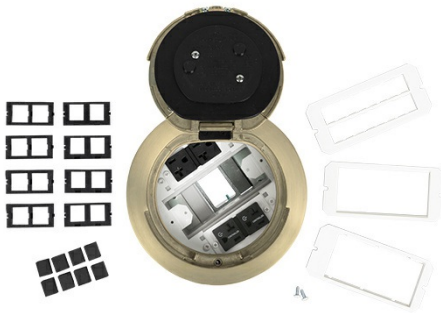

Wiremold
6IN PRWRD FLUSH SATIN BRASS ASSY MARKED CONTROLLED BK CKT
Part No. 6AT2PCRSB

Designed for retrofit and new construction, Evolution Series 6" Poke-Thru devices provide convenient access to power, communications, and audio/video services recessed below floor level - providing maximum device protection. With three gangs of capacity that allow you to configure services for the needs of your space, services can be placed in any location within the unit. The low-profile durable metal covers are available in seven finishes, designed to match any space. The cover also features sliding doors that allow cables to neatly egress from the unit, protecting cables while reducing tripping hazards. Evolution Series 6" Poke-Thru devices are the perfect fit for meeting and training rooms, classrooms, healthcare facilities or commercial buildings with open-space architecture.

Features & Benefits

All Evolution Series Poke-Thru Devices, like every Wiremold Poke-Thru Device, meet and exceed UL scrub water exclusion requirements for tile, carpet, and wood covered floors.

Specifications