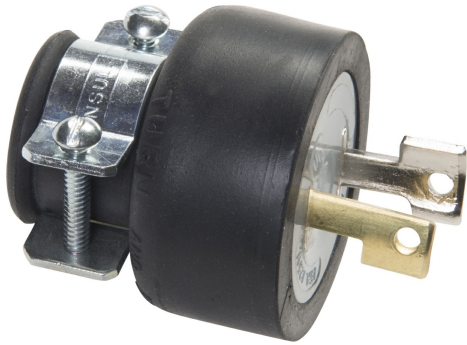

Pass and Seymour
15A NEMA L115 Plug, Black
Part No. 7547DF

Plug 15A 125V TurnLok®

Features & Benefits

Interior components constructed of high-grade brass material for physical and electrical integrity. High-impact thermoplastic housing withstands on-the-job abuse.

Ratings and NEMA configurations are clearly visible on flange face, for fast I.D. while in use.

Specifications

General Info

Product Line	Pass & Seymour	Color	Black
Country Of Origin	United States	Application Sector	Commercial
Standard	UL 498	Type	Plug Tail

Dimensions

Product Width US	1.53 in	Product Length US	2.17 in
------------------	---------	-------------------	---------

Listing Agencies / 3rd Party Agencies

CSA Listed	Yes	CSA File Number	NO
------------	-----	-----------------	----

Technical Information

Number of Wires	2	Amperage	15 A
Number of Poles	Double Pole	Wire Size	18 - 10 AWG

Voltage

125.0 V
