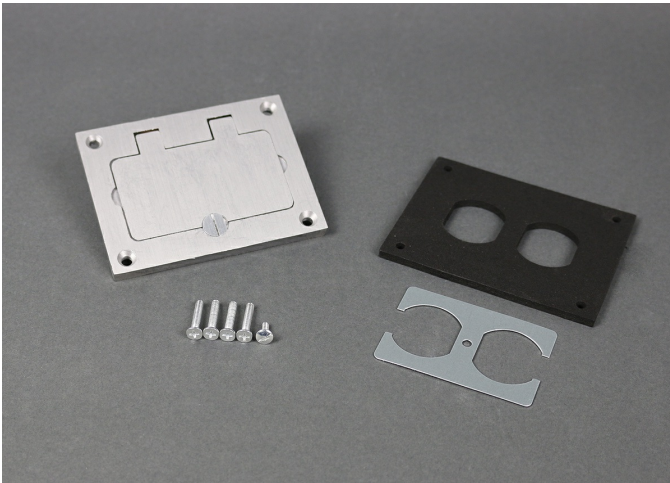

Wiremold
Rectangular Duplex Cover Plate
Part No. 828DPGFITCAL

Brushed aluminum rectangular cover plate, 3.290" x 4.310" (83.6mm x 109.5mm). Allows for mounting of a duplex style receptacle with a rectangular style flip lid cover.

Features & Benefits

Brushed aluminum rectangular cover plate, 3.290" x 4.310" (83.6mm x 109.5mm). Allows for mounting of a duplex style receptacle with a rectangular style flip lid cover.

Specifications

General Info

Product Line	Wiremold	UPC Number	786564054641
Country Of Origin	China	Construction	Assembled
Application Sector	Commercial	Standard	cULus Listed Metallic Outlet Boxes: File E2961 Guide QCIT. Meets Article 314.27(C) of NEC.
Type	Floor Box		

Dimensions

Product Width US	3.13 in	Product Depth US	4.13 in
Product Height US	0.25 in		

Listing Agencies / 3rd Party Agencies

cULus ListingNumber	E2961	cULus Listed	Yes
---------------------	-------	--------------	-----