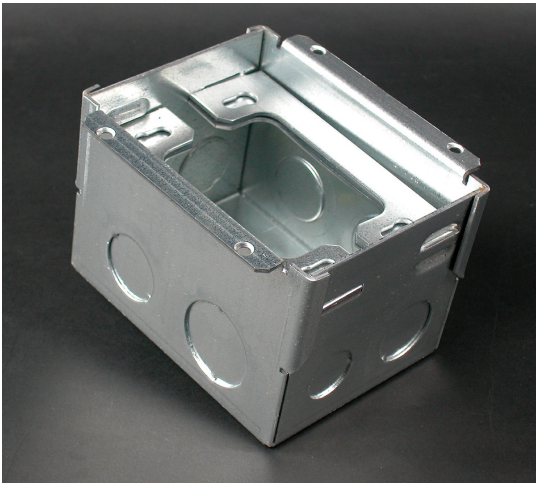

Wiremold
880W1 Series Steel Floor Box
Part No. 880W1

One-gang steel box for wood floors.

Features & Benefits

One-gang steel box for wood floors.

Specifications

General Info

Product Line	Wiremold	UPC Number	786564109563
Country Of Origin	Mexico	Construction	Assembled
Application Sector	Commercial	Standard	cULus Listed Metallic Outlet Boxes: File E2961 Guide QCIT. Meets Article 314.27(C) of NEC.
Type	Floor Box		

Dimensions

Product Width US	5.0 in	Product Depth US	4.5 in
Product Height US	3.5 in		

Listing Agencies / 3rd Party Agencies

cULus ListingNumber	E2961	cULus Listed	Yes
---------------------	-------	--------------	-----