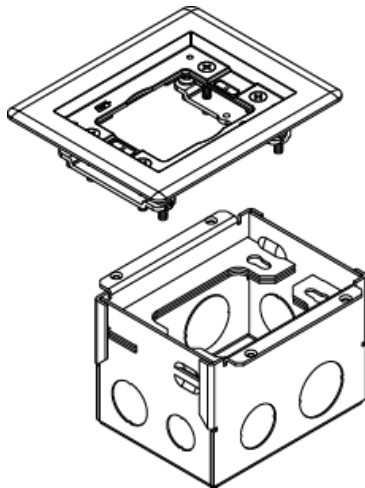

Wiremold
880W1817B Series One-Gang Steel Floor Box for Wood Floors
Part No. 880W1817B

880W1 Floor Box with 817B Brass Flange included. Flange can be used for tile or carpet applications. Order cover separately.

Features & Benefits

880W1 Floor Box with 817B Brass Flange included. Flange can be used for tile or carpet applications. Order cover separately.

Specifications

General Info

Product Line	Wiremold	UPC Number	786564035541
Country Of Origin	Mexico	Construction	Not Assembled
Application Sector	Commercial	Standard	cULus Listed Metallic Outlet Boxes: File E2961 Guide QCIT Meets Article 314.27(C) of NEC.
Type	Floor Box		