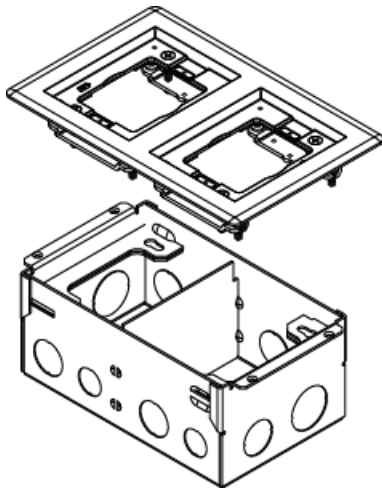

Wiremold  
880W2827B Series Two-Gang Steel Floor Box for Wood Floors  
Part No. 880W2827B

880W2 Floor Box with 827B Brass Flange included. Flange can be used for tile or carpet applications. Order cover separately.

## Features & Benefits

880W2 Floor Box with 827B Brass Flange included. Flange can be used for tile or carpet applications. Order cover separately.