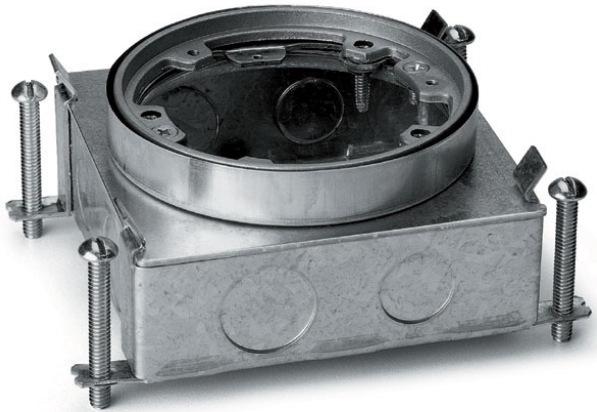

Wiremold  
880 Series™ Shallow Steel Single Service Floor Box  
Part No. 885B

The 880 Series™ Floor Box provides an excellent solution for the low density power or communication requirements in open space areas. The 880 Series™ brings the power or communication service directly to the workstation. The 885B shallow floor box is an economical stamped steel version for above grade applications. The 880 Series™ is supported by one of the most complete lines of brass, brushed aluminum, and nonmetallic activations in the industry. Some applications for the 880 Series Floor Box are retail facilities, commercial offices, hotels, and financial institutions.

## Features & Benefits

The 880 Series™ Floor Box provides an excellent solution for the low density power or communication requirements in open space areas. The 880 Series™ brings the power or communication service directly to the workstation. The 885B shallow floor box is an economical stamped steel version for above grade applications. The 880 Series™ is supported by one of the most complete lines of brass, brushed aluminum, and nonmetallic activations in the industry. Some applications for the 880 Series Floor Box are retail facilities, commercial offices, hotels, and financial institutions.

### Dimensions

Product Width US	4.8 in	Product Weight US	2.02 lb
Product Volume US	61.24 cu in	Product Depth US	4.8 in

---

Product Height US	2.44 in	Cubic Capacity	29.5 cu in
-------------------	---------	----------------	------------