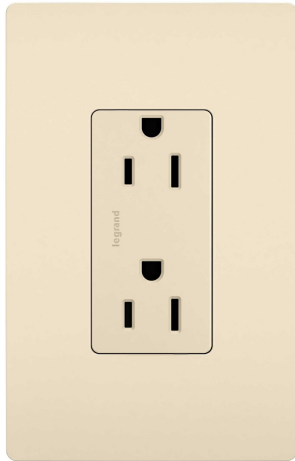

radiant Collection
radiant® Tamper-Resistant Outlet, Light Almond
Part No. 885TRLACC8

Take a step up from the standard. This tamper-resistant duplex outlet installs easily for the basic power every home needs, while elevating your space with the sleek, clean lines of radiant® for a sophisticated look. Made exclusively for use with screwless Wall Plates from the radiant® Collection, sold separately.

Complete the look with a sleek, screwless radiant® Wall Plate, and coordinate with other designer switches and outlets available from the radiant® Collection.

Features durable, high-impact resistant thermoplastic construction.