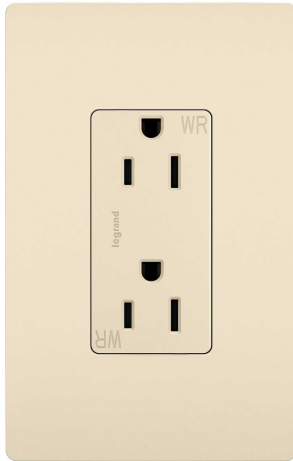

radiant Collection
radiant® Outdoor Outlet, Light Almond
Part No. 885TRWRLA

Take a step up from the standard, even outside. This weather-resistant* outlet installs easily to bring power to your patio, pool area, porch or deck, while elevating your outdoor space with the sleek, clean lines of radiant® for a sophisticated look. Made exclusively for use with screwless Wall Plates from the radiant® Collection, sold separately.

Features & Benefits

Replaces any standard outlet with ease, in as little as 10 minutes.

Features durable, high-impact resistant thermoplastic construction.

Complete the look with a sleek, screwless radiant® Wall Plate, and coordinate with other designer switches and outlets available from the radiant® Collection.