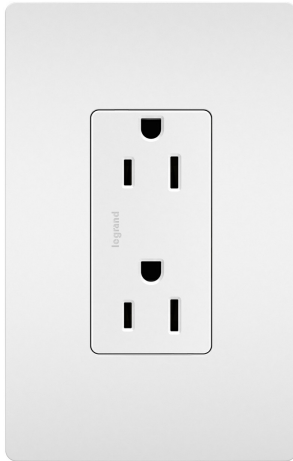

radiant Collection  
radiant® Outlet, White  
Part No. 885WCC21

Take a step up from the standard. This duplex outlet installs easily for the basic power every home needs, while elevating your space with the sleek, clean lines of radiant Registered for a sophisticated look. Made exclusively for use with screwless Wall Plates from the radiant Registered Collection, sold separately.

### General Info

Product Line	Pass & Seymour	Color	White
Finish	Satin	UPC Number	785007856392
Country Of Origin	China	Number of Receptacles	2
Features	Decorator Style	Outlet Type	Straight Blade, Tamper-Resistant
Application Sector	Hospitality, Residential	Wall Plate Included	No
Warranty Type	1-Year Limited Warranty		

### Dimensions

Product Width US	1.29 in	Product Depth US	1.0 in
Product Height US	4.2 in		

---