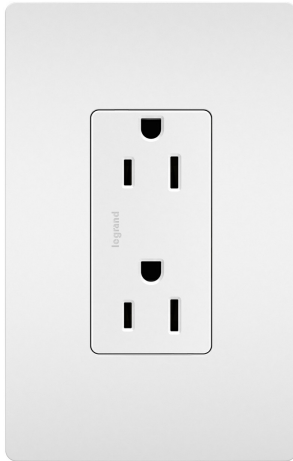

radiant Collection
radiant® Outlet, White
Part No. 885WCC21

Take a step up from the standard. This duplex outlet installs easily for the basic power every home needs, while elevating your space with the sleek, clean lines of radiant® for a sophisticated look. Made exclusively for use with screwless Wall Plates from the radiant® Collection, sold separately.

Features & Benefits

Replaces any standard outlet with ease, in as little as 10 minutes.

Features durable, high-impact resistant thermoplastic construction.

More color options available to fit any style, including finishes to match current hardware and lighting trends.

Complete the look with a sleek, screwless radiant® Wall Plate, and coordinate with other designer switches and outlets available from the radiant® Collection.

Specifications

General Info

Product Line	Pass & Seymour	Color	White
Country Of Origin	China	Number of Receptacles	2
Outlet Type	Indoor, Residential	Application Sector	Residential/Commercial
Warranty Type	1-Year Limited Warranty		