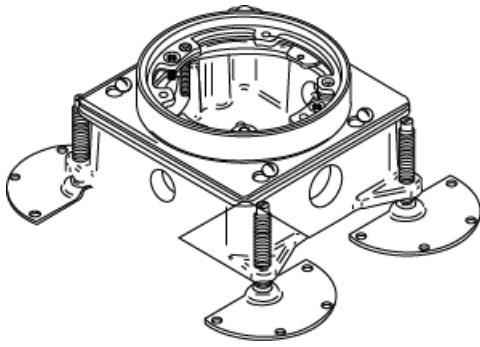

Wiremold  
880 Series™ Shallow Cast Iron Single Service Floor Box  
Part No. 887B

The 880 Series™ Floor Box provides an excellent solution for the low density power or communication requirements in open space areas. The 880 Series™ brings the power or communication service directly to the workstation. The 887B floor box is a cast iron floor box for on-grade applications. The 880 Series™ is supported by one of the most complete lines of brass, brushed aluminum, and nonmetallic activations in the industry. Some applications for the 880 Series Floor Box are retail facilities, commercial offices, hotels, and financial institutions.

## Features & Benefits

The 880 Series™ Floor Box provides an excellent solution for the low density power or communication requirements in open space areas. The 880 Series™ brings the power or communication service directly to the workstation. The 887B floor box is a cast iron floor box for on-grade applications. The 880 Series™ is supported by one of the most complete lines of brass, brushed aluminum, and nonmetallic activations in the industry. Some applications for the 880 Series Floor Box are retail facilities, commercial offices, hotels, and financial institutions.

### Dimensions

Product Width US	4.8 in	Product Weight US	3.9 lb
Product Volume US	76.81 cu in	Product Depth US	4.8 in
Product Height US	2.63 in	Cubic Capacity	24.7 cu in