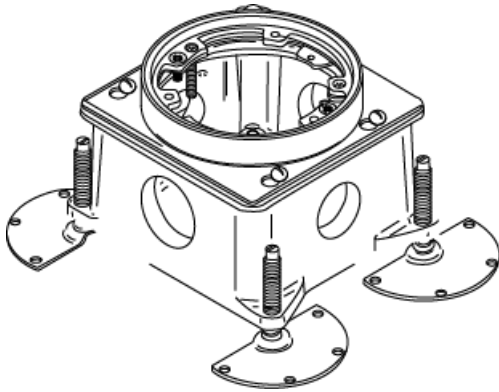

Wiremold
889B Cast-Iron Floor Box
Part No. 889B

The 880 Series Floor Box provides an excellent solution for the low density power or communication requirements in open space areas. The 880 Series brings the power or communication service directly to the workstation. The 880 Series comes in a cast iron version for on grade applications and an economical stamped steel version for above grade applications. The 880 Series is supported by one of the most complete lines of brass, brushed aluminum, and nonmetallic activations in the industry. Some applications for the 880 Series Floor Box are retail facilities, commercial offices, hotels, and financial institutions.

Features & Benefits

The 880 Series Floor Box provides an excellent solution for the low density power or communication requirements in open space areas. The 880 Series brings the power or communication service directly to the workstation. The 880 Series comes in a cast iron version for on grade applications and an economical stamped steel version for above grade applications. The 880 Series is supported by one of the most complete lines of brass, brushed aluminum, and nonmetallic activations in the industry. Some applications for the 880 Series Floor Box are retail facilities, commercial offices, hotels, and financial institutions.

Dimensions

Product Width US	4.8 in	Product Depth US	4.8 in
Product Height US	3.5 in	Cubic Capacity	40 cu in

Listing Agencies / 3rd Party Agencies

cULus ListingNumber	E2961	cULus Listed	Yes
---------------------	-------	--------------	-----