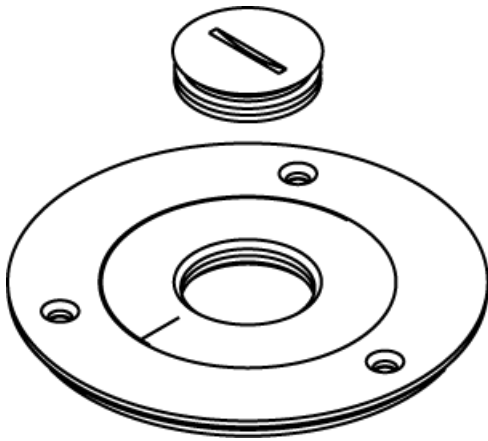

Wiremold
880 Series™ and Ratchet-Pro 881 Series Brass Cover Plate
Part No. 896TCK-1

Brass cover plate with 1" (25mm) threaded opening for tile. NOTE: For carpet or tile installations. All cover plates are furnished with gasket and three screws. The 895P Polycarbonate Series Cover Plates must be field modified for dual service.

Features & Benefits

Brass cover plate with 1" (25mm) threaded opening for tile. Furnished with gasket and three screws.

Specifications

General Info

Product Line	Wiremold	UPC Number	786564276609
Country Of Origin	China	Construction	Assembled
Cover Material	Brass	Application Sector	Commercial, Education, Healthcare, Hospitality
Standard	cULus Listed Metallic Outlet Boxes: File E2961 Guide QCIT Meets Article 314.27(C) of NEC.	Warranty Type	1-Year from Installation or 2-Years from Day of Sale
Type	Cover		

Dimensions

Product Weight US 0.752 lb

Listing Agencies / 3rd Party Agencies

cULus ListingNumber	E2961	cULus Listed	Yes
---------------------	-------	--------------	-----

Additional Information

RoHS Compliant