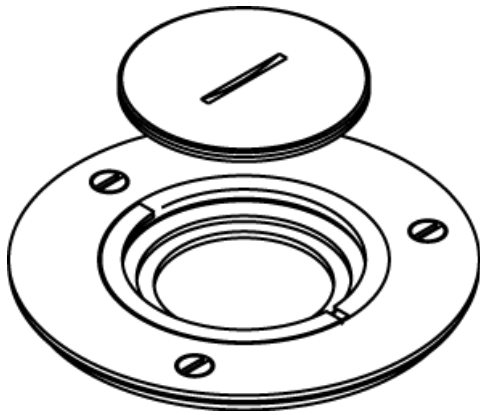

Wiremold
880 Series™ and Ratchet-Pro 881 Series Brass Cover Plate
Part No. 896TCK

Brass communications or power cover plate with 2 1/4" (57mm) threaded opening for tile. NOTE: For carpet or tile installations. All cover plates are furnished with gasket and three screws. The 895P Polycarbonate Series Cover Plates must be field modified for dual service.

Features & Benefits

Brass cover plate with 2 1/4" (57mm) threaded opening for tile. Furnished with gasket and three screws.

Specifications

General Info

Product Line	Wiremold	UPC Number	786564276500
Country Of Origin	China	Construction	Assembled
Cover Material	Brass	Application Sector	Commercial, Education, Healthcare, Hospitality
Standard	cULus Listed Metallic Outlet Boxes: File E2961 Guide QCIT Meets Article 314.27(C) of NEC.	Warranty Type	1-Year from Installation or 2-Years from Day of Sale
Type	Cover		

Dimensions

Product Width US	4.25 in	Product Weight US	0.67 lb
------------------	---------	-------------------	---------

Listing Agencies / 3rd Party Agencies

cULus ListingNumber	E2961	cULus Listed	Yes
---------------------	-------	--------------	-----