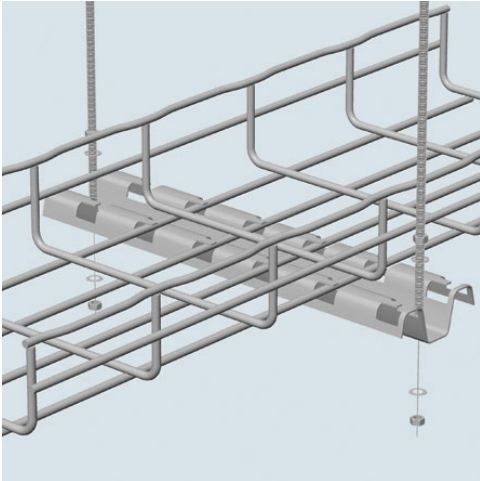

Cablofil
FAS SUPPORT PROFILE-PAINTED (1D,2W,28L)
Part No. 930028

Cablofil Wiremesh Cable Tray concept based upon performance, safety and economy

Features & Benefits

three qualities which make Cablofil Wiremesh Cable Tray system preferred by installers. Cablofil adapts to the most complex configurations, and its structure gives maximum strength for minimum weight. The ease of creating fittings, carried out on site, as well as the wide range of unique and universal accessories gives complete freedom in routing combined with exceptionally fast installation.

Specifications

General Info

Product Line	Cablofil	Finish	Custom Painted
UPC Number	800388006461	Country Of Origin	China
Type	Supports		

Dimensions

Product Width US	2.67 in	Product Weight US	1.82 lb
Product Volume US	0.044 cu ft	Product Depth US	27.32 in
Product Height US	1.033 in		