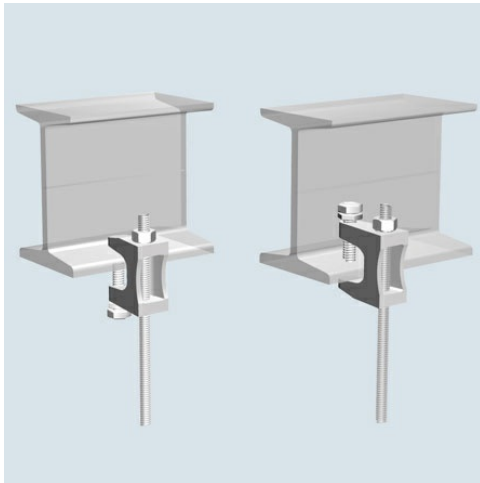

Cablofil
1/4" THREADED ROD BEAM CLAMP-STAINLESS [941057]
Part No. 941057

Cablofil Wiremesh Cable Tray concept based upon performance, safety and economy; three qualities which make Cablofil Wiremesh Cable Tray system preferred by installers. Cablofil adapts to the most complex configurations, and its structure gives maximum strength for minimum weight. The ease of creating fittings, carried out on site, as well as the wide range of unique and universal accessories gives complete freedom in routing combined with exceptionally fast installation.

Features & Benefits

Attaches threaded rod directly to I-beam. Threaded rod and nut are sold separately. Set screw and jam nut included.

Specifications

General Info

Product Line	Cablofil	Finish	Stainless 316
UPC Number	800388017443	Country Of Origin	China
Type	Accessories		

Dimensions

Product Width US	0.669 in	Product Weight US	0.23 lb
Product Volume US	0.002 cu ft	Product Depth US	1.693 in
Product Height US	2.5 in		

Additional Information

RoHS Conformant	Yes	Product Environmental Profile	Yes
-----------------	-----	-------------------------------	-----