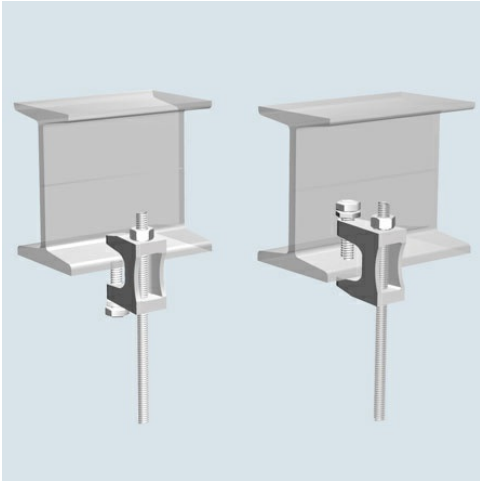

Cablofil  
1/4" THREADED ROD BEAM CLAMP [941063]  
Part No. 941063

Cablofil Wiremesh Cable Tray concept based upon performance, safety and economy; three qualities which make Cablofil Wiremesh Cable Tray system preferred by installers. Cablofil adapts to the most complex configurations, and its structure gives maximum strength for minimum weight. The ease of creating fittings, carried out on site, as well as the wide range of unique and universal accessories gives complete freedom in routing combined with exceptionally fast installation.

## Features & Benefits

Attaches threaded rod directly to I-beam. Threaded rod and nut are sold separately. Set screw and jam nut included.

### Dimensions

Product Width US	1.75 in	Product Weight US	0.23 lb
Product Volume US	0.002 cu ft	Product Depth US	1.25 in
Product Height US	1.5 in		