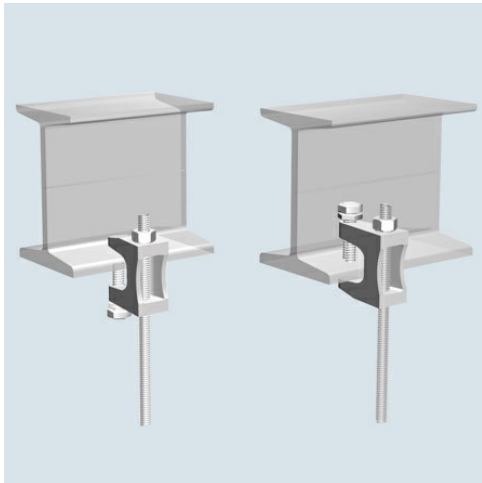

Cablofil
3/8" THREADED ROD BEAM CLAMP [941074]
Part No. 941074

Cablofil Wiremesh Cable Tray concept based upon performance, safety and economy; three qualities which make Cablofil Wiremesh Cable Tray system preferred by installers. Cablofil adapts to the most complex configurations, and its structure gives maximum strength for minimum weight. The ease of creating fittings, carried out on site, as well as the wide range of unique and universal accessories gives complete freedom in routing combined with exceptionally fast installation.

Features & Benefits

Attaches threaded rod directly to I-beam. Threaded rod and nut are sold separately. Set screw and jam nut included.

Specifications

General Info

Product Line	Cablofil	Finish	Electrozinc
UPC Number	800388008861	Country Of Origin	China
Type	Accessories		

Dimensions

Product Width US	1.0 in	Product Weight US	0.2 lb
Product Volume US	0.001 cu ft	Product Depth US	1.75 in
Product Height US	1.3 in		

Additional Information

RoHS Conformant	Yes	Product Environmental Profile	Yes
-----------------	-----	-------------------------------	-----