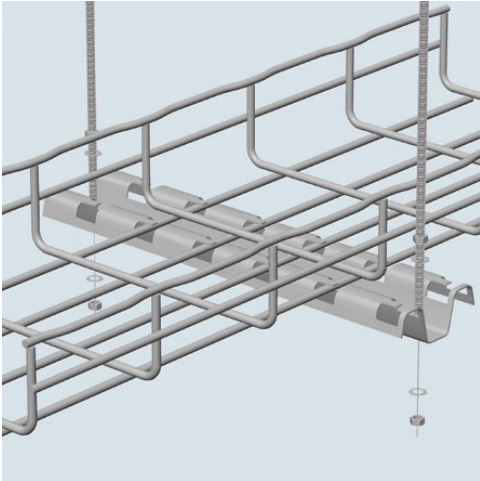

Cablofil
FAS PROFILE-BLACK (1D,,2W,,22L) [941159]
Part No. 941159

Cablofil Wiremesh Cable Tray concept based upon performance, safety and economy; three qualities which make Cablofil Wiremesh Cable Tray system preferred by installers. Cablofil adapts to the most complex configurations, and its structure gives maximum strength for minimum weight. The ease of creating fittings, carried out on site, as well as the wide range of unique and universal accessories gives complete freedom in routing combined with exceptionally fast installation.

Features & Benefits

For trapeze hung installations, use 4inch longer profile than tray width. Example: for CF 54/300 tray (12inch) use FAS P400 (16inch). Maximum threaded rod size is 3/8inch. For use with larger sizes of threaded rod, bracket holes must be drilled larger. Patented FAS style attachment secures tray without nuts and bolts. Threaded rods, nuts and washers sold separately.

Specifications

General Info

Product Line	Cablofil	Finish	Custom Painted
UPC Number	800388009561	Country Of Origin	China
Type	Supports		

Dimensions

Product Width US	2.67 in	Product Weight US	1.43 lb
Product Volume US	0.034 cu ft	Product Depth US	21.42 in
Product Height US	1.033 in		