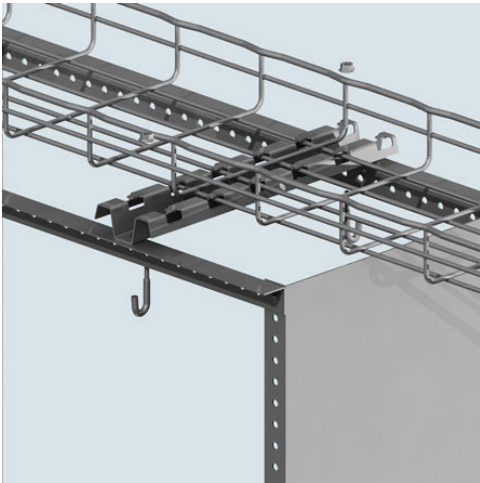

Cablofil
5/16" J BOLT & NUT ATTACHMENT-PAINTED (2 PCS)
Part No. 942383

Cablofil Wiremesh Cable Tray concept based upon performance, safety and economy; three qualities which make Cablofil Wiremesh Cable Tray system preferred by installers. Cablofil adapts to the most complex configurations, and its structure gives maximum strength for minimum weight. The ease of creating fittings, carried out on site, as well as the wide range of unique and universal accessories gives complete freedom in routing combined with exceptionally fast installation.

Features & Benefits

Use this J-Bolt in conjunction with a FAS P 200 or FAS P 300 for attachment to a 19" or 23" rack. No drilling needed.
FAS Profile sold separately. Nut included.

Specifications

General Info

Product Line	Cablofil	Finish	Custom Painted
UPC Number	800388011885	Country Of Origin	China
Type	Accessories		

Dimensions

Product Width US	1.22 in	Product Weight US	0.15 lb
Product Volume US	0.002 cu ft	Product Depth US	2.0 in
Product Height US	1.6 in		