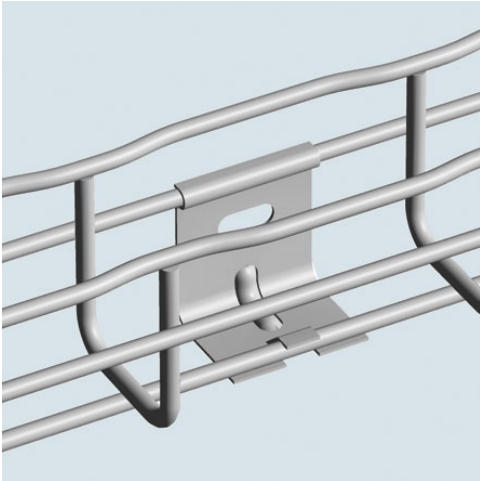

Cablofil  
SNAP IN WALL BRACKET-STAINLESS (2D,,1.5W,,2L) [942742]  
Part No. 942742

Cablofil Wiremesh Cable Tray concept based upon performance, safety and economy

## Features & Benefits

three qualities which make Cablofil Wiremesh Cable Tray system preferred by installers. Cablofil adapts to the most complex configurations, and its structure gives maximum strength for minimum weight. The ease of creating fittings, carried out on site, as well as the wide range of unique and universal accessories gives complete freedom in routing combined with exceptionally fast installation.

### General Info

Product Line	Cablofil	Finish	Stainless 316
UPC Number	800388013254	Country Of Origin	China
Type	Supports		

### Dimensions

Product Width US	1.125 in	Product Weight US	0.09 lb
Product Volume US	0.002 cu ft	Product Depth US	1.75 in
Product Height US	1.75 in		