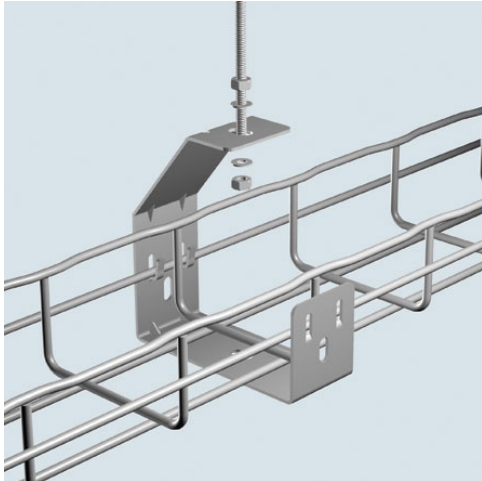

Cablofil  
2X4 CABLOFIL CENTER HANGER-BLACK (4D,,2W,,4L) [942840]  
Part No. 942840

Cablofil Wiremesh Cable Tray concept based upon performance, safety and economy—three qualities which make Cablofil Wiremesh Cable Tray system preferred by installers. Cablofil adapts to the most complex configurations, and its structure gives maximum strength for minimum weight. The ease of creating fittings, carried out on site, as well as the wide range of unique and universal accessories gives complete freedom in routing combined with exceptionally fast installation.

## Features & Benefits

For center hanging 4" wide tray. Fold-over tabs secure tray without additional hardware. Threaded rod, nuts and washers sold separately. Optional THRD: 5/16"

### Dimensions

Product Width US	4.92 in	Product Weight US	0.528 lb
Product Volume US	0.035 cu ft	Product Depth US	2.36 in
Product Height US	5.27 in		