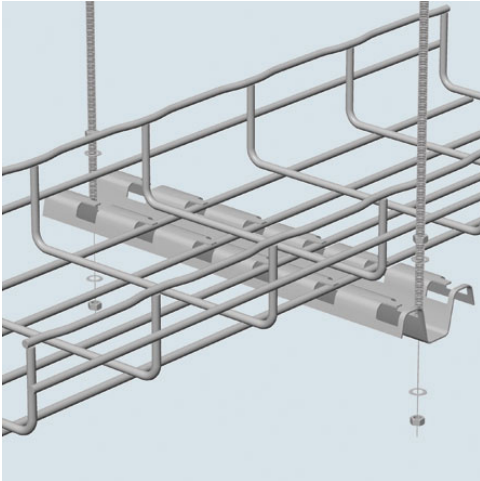

Cablofil
FAS PROFILE-WHITE (1D,,2W,,16L) [942974]
Part No. 942974

Cablofil Wiremesh Cable Tray concept based upon performance, safety and economy — three qualities which make Cablofil Wiremesh Cable Tray system preferred by installers. Cablofil adapts to the most complex configurations, and its structure gives maximum strength for minimum weight. The ease of creating fittings, carried out on site, as well as the wide range of unique and universal accessories gives complete freedom in routing combined with exceptionally fast installation.

Features & Benefits

For trapeze hung installations, use 4inch longer profile than tray width. Example: for CF 54/300 tray (12inch) use FAS P400 (16inch). Maximum threaded rod size is 3/8inch. For use with larger sizes of threaded rod, bracket holes must be drilled larger. Patented FAS style attachment secures tray without nuts and bolts. Threaded rods, nuts and washers sold separately.

Specifications

General Info

Product Line	Cablofil	Finish	Custom Painted
UPC Number	800388249370	Country Of Origin	China
Type	Supports		

Dimensions

Product Width US	2.67 in	Product Weight US	1.03 lb
Product Volume US	0.025 cu ft	Product Depth US	15.51 in
Product Height US	1.033 in		