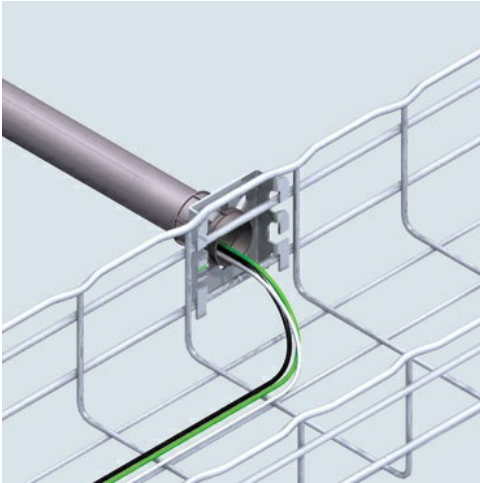

Cablofil  
3/4" CONDUIT ATTACHMENT - PREGALV (2D,,2W,,2L) [943176]  
Part No. 943176

Cablofil Wiremesh Cable Tray concept based upon performance, safety and economy

## Features & Benefits

three qualities which make Cablofil Wiremesh Cable Tray system preferred by installers. Cablofil adapts to the most complex configurations, and its structure gives maximum strength for minimum weight. The ease of creating fittings, carried out on site, as well as the wide range of unique and universal accessories gives complete freedom in routing combined with exceptionally fast installation.