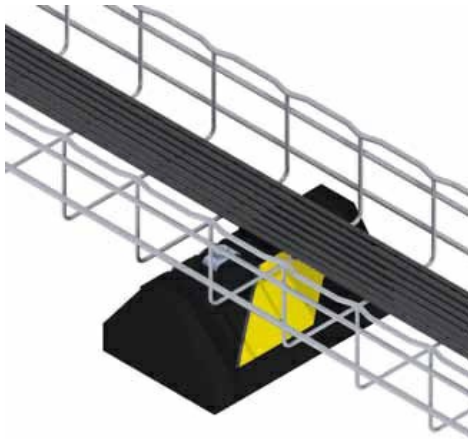

## Legrand

YC238KITIN316 - YOKE CLAMP KIT [10/pkg] [943254]  
Part No. 943254

Cablofil Wiremesh Cable Tray concept based upon performance, safety and economy

### Features & Benefits

---

three qualities which make Cablofil Wiremesh Cable Tray system preferred by installers. Cablofil adapts to the most complex configurations, and its structure gives maximum strength for minimum weight. The ease of creating fittings, carried out on site, as well as the wide range of unique and universal accessories gives complete freedom in routing combined with exceptionally fast installation.