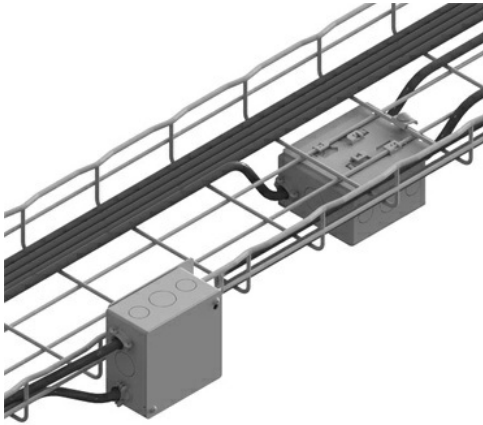

Cablofil 4" METAL TWIST-ON ELECTRICAL BOX KIT [944478]

Part No. 944478

This junction box can be directly installed on the side, bottom or corner of any CF series Cablofil wire mesh tray. Unique design allows secure attachment with a 45° twist. Available in two sizes, TC4 and TC5 junction box assemblies feature quality construction and bonding holes for quick and secure attachment.

Features & Benefits

Easy Attachment: Easy 45 degree twist-on attachment to any CF Series Cablofil tray.

Two Sizes: Available in 4" and 4.7" box sizes.

Box feature standard knockouts on 4 sides.

Kit includes: Covers, mounting screws, mounting bracket, box and bonding hardware.

Specifications

General Info

Product Line	Cablofil	Finish	Pre-Galvanized
UPC Number	800388046900	Country Of Origin	United States

Dimensions

Product Width US	4.0 in	Product Weight US	1.47 lb
Product Volume US	0.027 cu ft	Product Depth US	4.75 in
Product Height US	2.5 in		