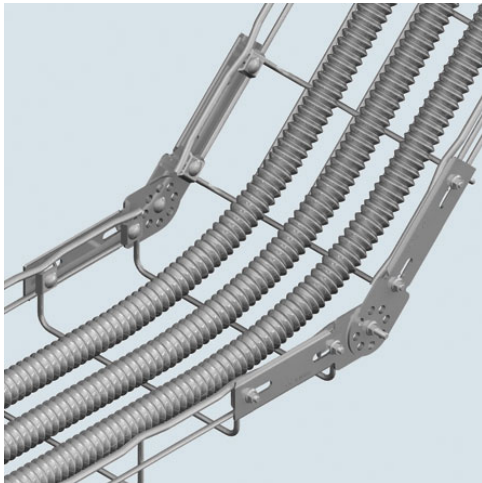

Cablofil  
ELEV CHANGE KIT-PAINTED 1 ELEV CHANGE  
Part No. 944733

Cablofil Wiremesh Cable Tray concept based upon performance, safety and economy

## Features & Benefits

three qualities which make Cablofil Wiremesh Cable Tray system preferred by installers. Cablofil adapts to the most complex configurations, and its structure gives maximum strength for minimum weight. The ease of creating fittings, carried out on site, as well as the wide range of unique and universal accessories gives complete freedom in routing combined with exceptionally fast installation.

### Dimensions

Product Width US	5.75 in	Product Weight US	1.662 lb
Product Volume US	0.031 cu ft	Product Depth US	7.5 in
Product Height US	1.25 in		