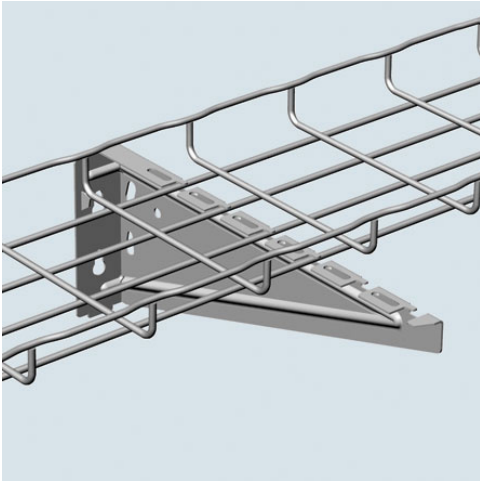

Cablofil
FAS UNIVERSAL BRACKET (2D,4W,4L)
Part No. 944894

Cablofil Wiremesh Cable Tray concept based upon performance, safety and economy – three qualities which make Cablofil Wiremesh Cable Tray system preferred by installers. Cablofil adapts to the most complex configurations, and its structure gives maximum strength for minimum weight. The ease of creating fittings, carried out on site, as well as the wide range of unique and universal accessories gives complete freedom in routing combined with exceptionally fast installation.

Features & Benefits

Use for tray support in under floor application in combination with EDF Rail. Use patented locking tabs on FAS U to secure tray without additional hardware. Supports wider tray and heavier loads than FAS L. FAS U snaps directly into EDF rail.