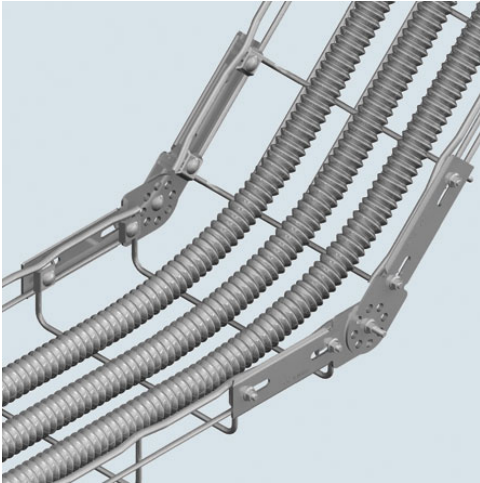

Cablofil
ELEVATION CHANGE KIT - WHITE [944899]
Part No. 944899

Cablofil Wiremesh Cable Tray concept based upon performance, safety and economy

Features & Benefits

three qualities which make Cablofil Wiremesh Cable Tray system preferred by installers. Cablofil adapts to the most complex configurations, and its structure gives maximum strength for minimum weight. The ease of creating fittings, carried out on site, as well as the wide range of unique and universal accessories gives complete freedom in routing combined with exceptionally fast installation.

Specifications

General Info

Product Line	Cablofil	Finish	Custom Painted
UPC Number	800388469297	Country Of Origin	China
Type	Splicing		

Dimensions

Product Width US	5.75 in	Product Weight US	1.662 lb
Product Volume US	0.031 cu ft	Product Depth US	7.5 in
Product Height US	1.25 in		