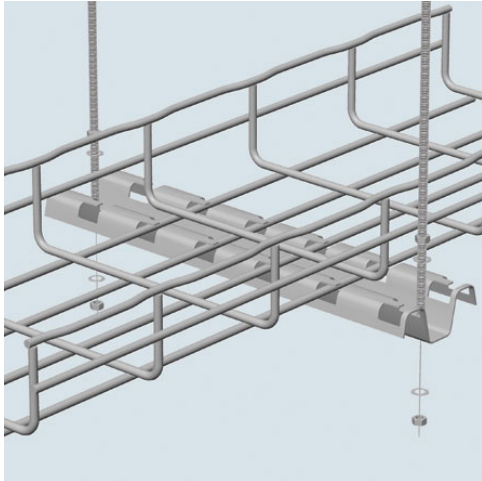

Cablofil
FAS PROFILE-WHITE(1D,,2W,,40L) [945141]
Part No. 945141

Cablofil Wiremesh Cable Tray concept based upon performance, safety and economy — three qualities which make Cablofil Wiremesh Cable Tray system preferred by installers. Cablofil adapts to the most complex configurations, and its structure gives maximum strength for minimum weight. The ease of creating fittings, carried out on site, as well as the wide range of unique and universal accessories gives complete freedom in routing combined with exceptionally fast installation.

Features & Benefits

For trapeze hung installations, use 4inch longer profile than tray width. Example: for CF 54/300 tray (12inch) use FAS P400 (16inch). Maximum threaded rod size is 3/8inch. For use with larger sizes of threaded rod, bracket holes must be drilled larger. Patented FAS style attachment secures tray without nuts and bolts. Threaded rods, nuts and washers sold separately.

Specifications

General Info

Product Line	Cablofil	Finish	Custom Painted
UPC Number	800388471610	Country Of Origin	China
Type	Supports		

Dimensions

Product Width US	2.67 in	Product Weight US	2.61 lb
Product Volume US	0.062 cu ft	Product Depth US	39.13 in
Product Height US	1.033 in		