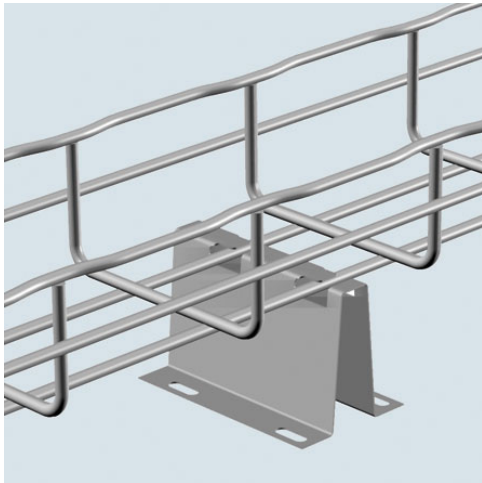

Cablofil

UNDER FLOOR SUPPORT STAND-PAINTED (4H,6W)
Part No. 945153

Cablofil Wiremesh Cable Tray concept based upon performance, safety and economy

Features & Benefits

three qualities which make Cablofil Wiremesh Cable Tray system preferred by installers. Cablofil adapts to the most complex configurations, and its structure gives maximum strength for minimum weight. The ease of creating fittings, carried out on site, as well as the wide range of unique and universal accessories gives complete freedom in routing combined with exceptionally fast installation.

Specifications

General Info

Country Of Origin	United States	Product Line	Cablofil
Finish	Custom Painted		