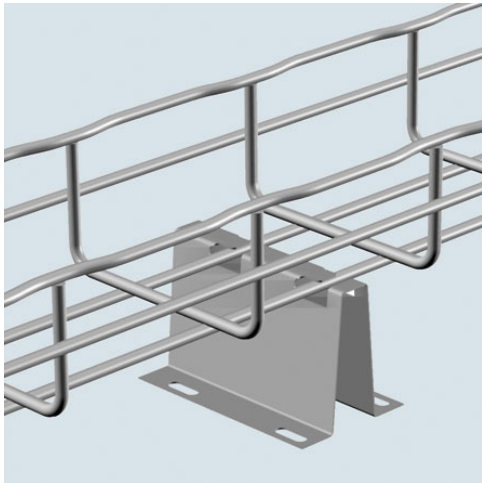

Cablofil
UNDER FLOOR SUPPORT STAND-PAINTED (4H,8W)
Part No. 945154

Cablofil Wiremesh Cable Tray concept based upon performance, safety and economy

Features & Benefits

three qualities which make Cablofil Wiremesh Cable Tray system preferred by installers. Cablofil adapts to the most complex configurations, and its structure gives maximum strength for minimum weight. The ease of creating fittings, carried out on site, as well as the wide range of unique and universal accessories gives complete freedom in routing combined with exceptionally fast installation.

Specifications

General Info

Product Line	Cablofil	Finish	Custom Painted
Country Of Origin	United States		
