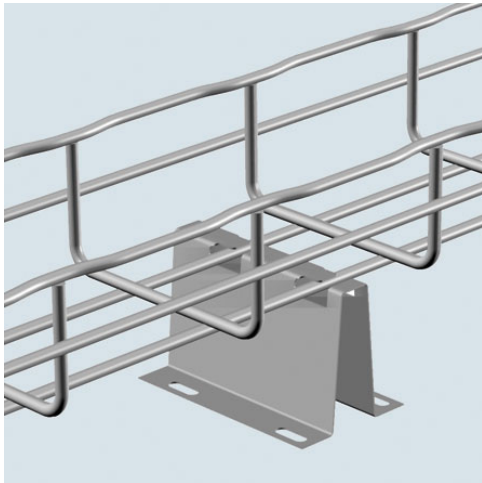

Cablofil
UNDER FLOOR SUPPORT STAND-BLACK (6H,6W)
Part No. 945158

Cablofil Wiremesh Cable Tray concept based upon performance, safety and economy

Features & Benefits

three qualities which make Cablofil Wiremesh Cable Tray system preferred by installers. Cablofil adapts to the most complex configurations, and its structure gives maximum strength for minimum weight. The ease of creating fittings, carried out on site, as well as the wide range of unique and universal accessories gives complete freedom in routing combined with exceptionally fast installation.

Specifications

General Info

Product Line	Cablofil	Finish	Custom Painted
Country Of Origin	United States		
