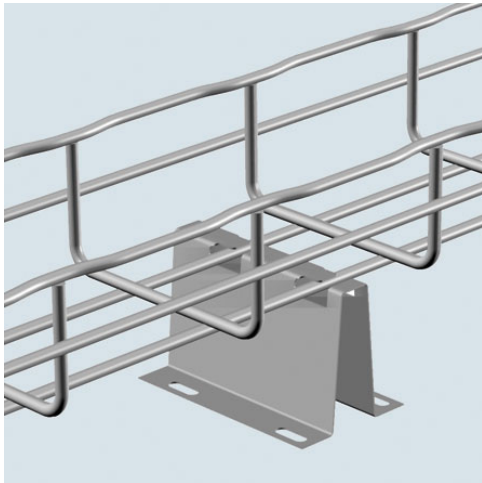

Cablofil
UNDER FLOOR SUPPORT STAND-BLACK (12D,,8W,,4L) [945166]
Part No. 945166

Cablofil Wiremesh Cable Tray concept based upon performance, safety and economy

Features & Benefits

three qualities which make Cablofil Wiremesh Cable Tray system preferred by installers. Cablofil adapts to the most complex configurations, and its structure gives maximum strength for minimum weight. The ease of creating fittings, carried out on site, as well as the wide range of unique and universal accessories gives complete freedom in routing combined with exceptionally fast installation.