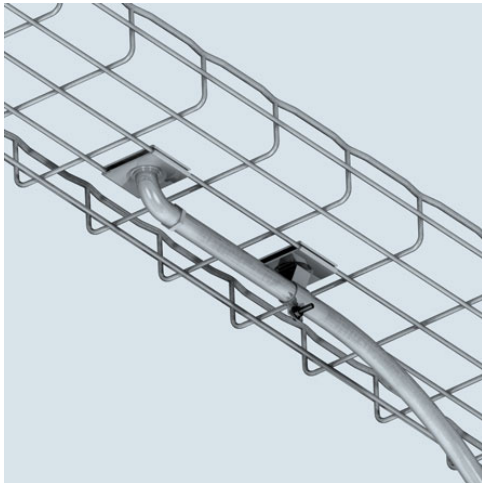

Cablofil
1 1/4" EMT FITTING CONDUIT ATTACH (10 PCS)
Part No. 945209

Cablofil Wiremesh Cable Tray concept based upon performance, safety and economy; three qualities which make Cablofil Wiremesh Cable Tray system preferred by installers. Cablofil adapts to the most complex configurations, and its structure gives maximum strength for minimum weight. The ease of creating fittings, carried out on site, as well as the wide range of unique and universal accessories gives complete freedom in routing combined with exceptionally fast installation.

Features & Benefits

Secures conduit to Cablofil tray.

CE 40 CC attaches 1/2" to 1-1/4" conduit diameters.

CH Kit includes: two CE 40 washers, one EZ BN 1/4 and one Conduit Hanger.

For Bottom Mounting - works with all Cablofil tray. For Side Mounting - works only with CF 105 and CF 150 tray series.

CH Kit secures 1/2" to 4" conduit diameters.

Specifications

General Info

| | | | |
|-------------------|---------------|--------|----------------|
| Product Line | Cablofil | Finish | Custom Painted |
| Country Of Origin | United States | | |

Dimensions

| | |
|-------------------|----------|
| Product Weight US | 1.036 lb |
|-------------------|----------|