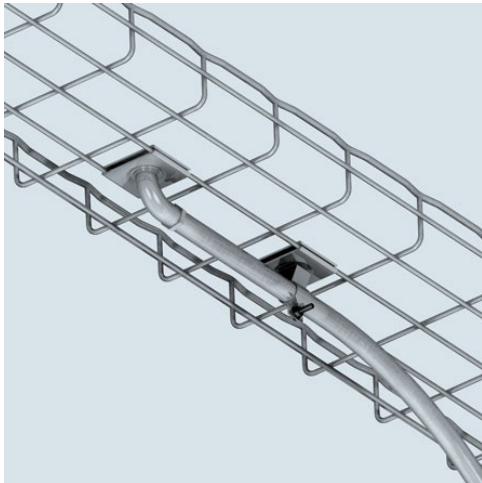

**Cablofil**  
**1/2" EMT FITTING CONDUIT ATTACH (10 PCS)**  
Part No. 945210

Cablofil Wiremesh Cable Tray concept based upon performance, safety and economy; three qualities which make Cablofil Wiremesh Cable Tray system preferred by installers. Cablofil adapts to the most complex configurations, and its structure gives maximum strength for minimum weight. The ease of creating fittings, carried out on site, as well as the wide range of unique and universal accessories gives complete freedom in routing combined with exceptionally fast installation.

## Features & Benefits

Secures conduit to Cablofil tray.

CE 40 CC attaches 1/2" to 1-1/4" conduit diameters.

CH Kit includes: two CE 40 washers, one EZ BN 1/4 and one Conduit Hanger.

For Bottom Mounting - works with all Cablofil tray. For Side Mounting - works only with CF 105 and CF 150 tray series.

CH Kit secures 1/2" to 4" conduit diameters.