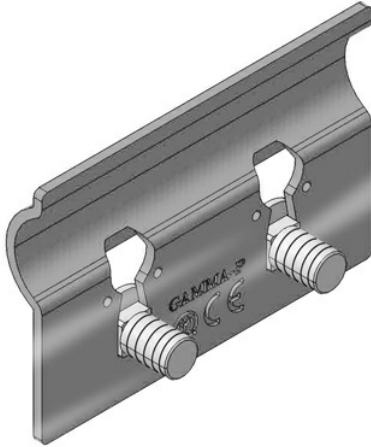

Cablofil  
Trough FAS SPLICE WHITE (2H)  
Part No. 960593

V-Trough cable tray keeps your cables protected and easy to manage. Its high-strength steel construction matches many European OEM specifications and is available in smaller sizes for control and instrumentation cabling. V-Trough is manufactured to exacting standards so that all components fit together perfectly, making installation a snap.

## Features & Benefits

Hardware included. M6x12mm square neck carriage bolt (zinc plated) and M6 serrated flange hex nut (zinc plated).

### Dimensions

Product Width US	2.75 in	Product Weight US	0.15 lb
Product Volume US	0.002 cu ft	Product Depth US	2.25 in
Product Height US	0.5 in		