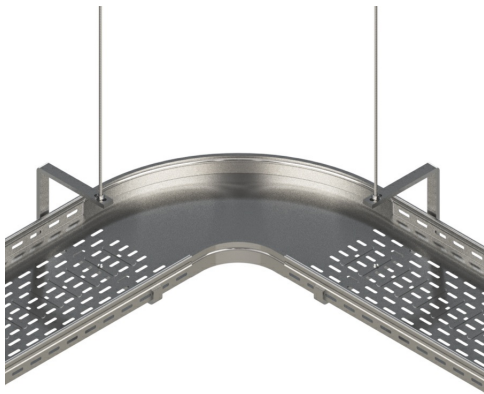

Cablofil
Vtrough Center Hanger 100 WHITE
Part No. 960770

Center Hanging Fiber Trough tray makes adding cables easy with the new ESO P31. The open side allows greater access to cable pathways up to 12" wide and makes covers easier to remove and replace. Designed for medium duty loads, the ESO P31 accepts 3/8" threaded rod and attaches to the tray with EZBN1/4 bolts. ESO P31 available in EZ (Electrozinc) and GC (Hot Dipped Galvanized) to match your application environment.

Features & Benefits

- Open side allows cables to added to pathway easily
- Use with 3/8" threaded rod
- Packaged in sets of 6 and 10

- Works with Fiber Trough or V-Trough Tray up to 12" wide
- Steel construction is available in two finishes.

Specifications

General Info

Product Line	Cablofil	Finish	Custom Painted
UPC Number	800388471832	Country Of Origin	Italy

Dimensions

Product Width US	4.5 in	Product Weight US	0.74 lb
Product Volume US	0.016 cu ft	Product Depth US	6.25 in
Product Height US	1.0 in		