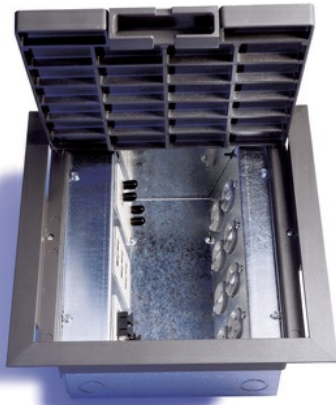

Wiremold
AC Series™ AC10105 Eight Gang Raised Floor Box with Gray Carpet style Lid
Part No. AC10105-2

With a 5 inch (127mm) depth, the AC Series™ AC10105 Raised Floor Box provides eight gangs of power and/or communication device capacity. Power plate with duplex knockouts included with box. It also provides increased plug-in volume which is ideal for the additional space needed when plugging in transformer type plugs. Lids can be rotated 180° for easy orientation. Gray lids are die-cast zinc construction, and allow for a carpet or tile insert.

Features & Benefits

This product meets the material restrictions of RoHS

Specifications

General Info

| | | | |
|--------------------|--------------|---------------------|---|
| Product Line | Wiremold | Color | Gray |
| UPC Number | 786564018773 | Country Of Origin | United States |
| Construction | Assembled | Number of Knockouts | 2 |
| Application Sector | Commercial | Standard | cULus Listed Metallic Outlet Boxes: File E2961 Guide QCIT Meets Article 314.27(C) of NEC. |
| Type | Floor Box | | |