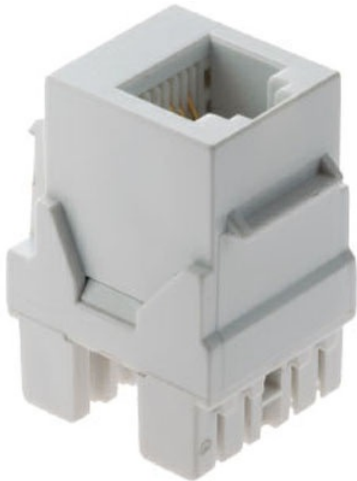

adorne Collection
adorne® RJ25 Phone Jack, Black
Part No. ACRJ25W1

Keystone insert to support up to three phone lines.

Features & Benefits

Pair with a 1-Port, 2-Port, or 4-Port adorne frame for use in an adorne Wall Plate

Innovative snap-in system makes installation fast and simple

Complete the look with a stunning, screwless adorne® Wall Plate, not included. Available in a range of contemporary colors and finishes. Coordinate with other designer switches & outlets

Easy "1-for-1" installation lets you simply upgrade your existing inserts in just minutes

Other colors available

Specifications

General Info

Product Line	Pass & Seymour	Color	White
UPC Number	804428065524	Country Of Origin	China
Application Sector	Commercial, Residential		