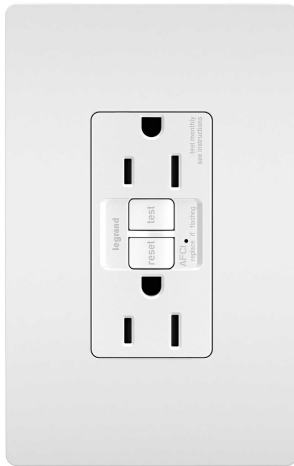

radiant Collection
Discontinued - SUB AF153TRW
Part No. AF152TRW

Features & Benefits

Protects against fire caused by arc-fault occurrences. Unlike breaker alternatives, AFCI outlets make it easier to fix trips with a convenient reset button on the outlet.

Complete the look with a sleek, screwless radiant® Wall Plate, and coordinate with other designer switches and outlets available from the radiant® Collection.

Equipped with proven SafeLock protection feature: if critical components are damaged and protection is lost, power to the outlet is disconnected.

Specifications

General Info

Product Line	Pass & Seymour	Replaced by Part Number	AF153TRW
Color	White	Country Of Origin	China
Number of Receptacles	2	Outlet Type	AFCI, Indoor, Residential, Tamper-Resistant
Application Sector	Residential/Commercial		