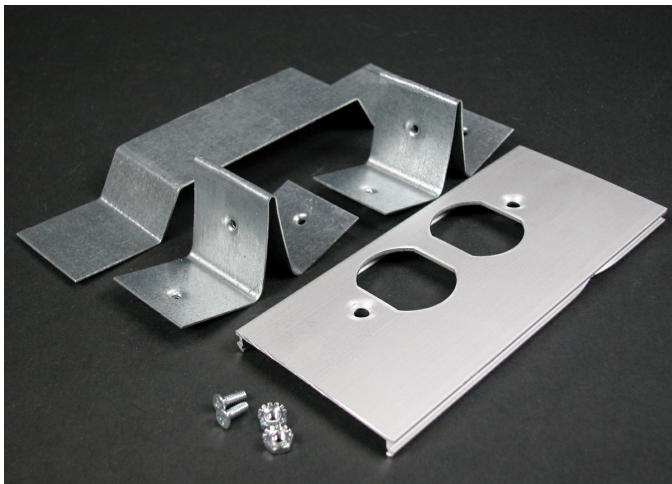

Wiremold AL3300 Offset Duplex Receptacle Cover Plate (For Divided Raceway) Part No. AL3346DO

Installs duplex devices in divided aluminum raceway. 6" (152mm) offset divider included. Can also be used with 106 communication frames.

Specifications

General Info

UPC Number	786776105155	Country Of Origin	Mexico
Product Line	Wiremold	Application Sector	Commercial
Type	Raceway	Standard	cULus Listed Raceway: File E4376 Guide RJPR. Fittings: File E41751 Guide RJPR. Raceway & Fittings: Meet Article 386 of NEC. Multioutlet Assemblies: Meet Article 380 of NEC.