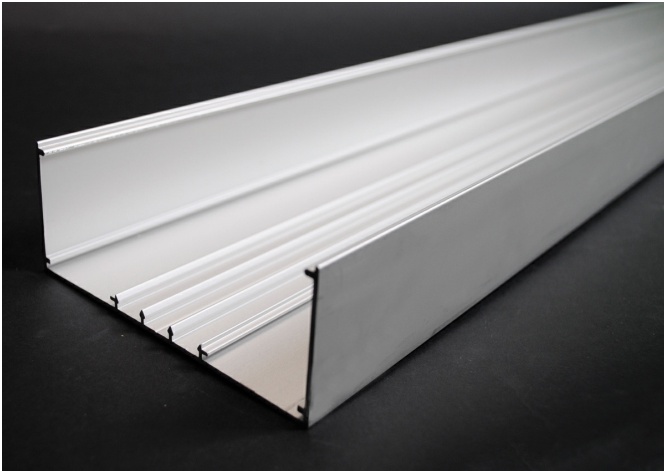

Wiremold
Wiremold AL5200 Series Large Multi-Channel Raceway Raceway Base
Part No. AL5200B-10

The Wiremold 5200 Series Aluminum Raceway is sleek, clean and attractive. Integrated into casework or lab furniture or installed as baseboard, these raceways distribute communication and power wiring while maintaining aesthetics. The satin anodized finish is designed for both good looks and easy service. The hi-tech appearance makes this raceway an attractive choice for contemporary spaces. The aluminum systems compliment the decor in commercial offices, laboratories, and healthcare facilities.

Features & Benefits

This product meets the material restrictions of RoHS

Specifications

General Info

Product Line	Wiremold	Color	Silver
UPC Number	786776189599	Country Of Origin	Mexico
Application Sector	Commercial	Standard	cULus Listed Surface Metal Raceway: File E4376: Guide RJBT/RJBT7
Type	Raceway		

Dimensions

Product Width US	120.0 in	Product Weight US	32.2 lb
Product Volume US	1200.0 cu in	Product Depth US	2.0 in
Product Height US	5.0 in		

Listing Agencies / 3rd Party Agencies

cULus ListingNumber	E4376	cULus Listed	Yes
---------------------	-------	--------------	-----