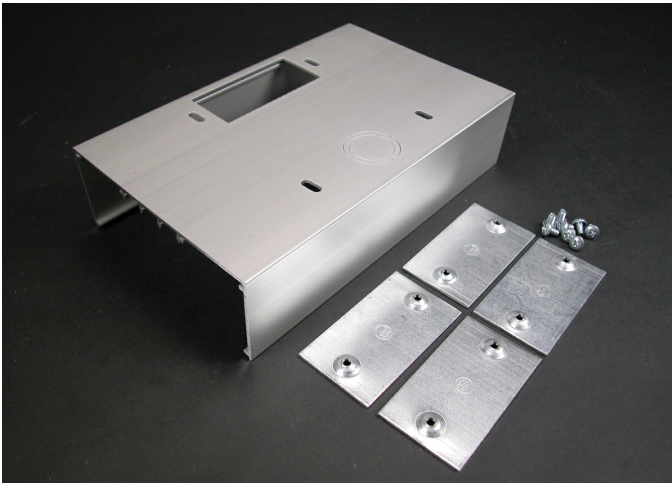

Wiremold
AL5200 Large Multi-Channel Raceway Wall Box Connector Fitting
Part No. AL5214

Feeds raceway from a wall-mounted outlet box. Rectangular hole cut or concentric 1/2" and 3/4" trade size Kos. Couplings included.

Features & Benefits

Feeds raceway from a wall-mounted outlet box. Rectangular hole cut or concentric 1/2" and 3/4" trade size Kos. Couplings included.

Specifications

General Info

Product Line	Wiremold	UPC Number	786776046823
--------------	----------	------------	--------------