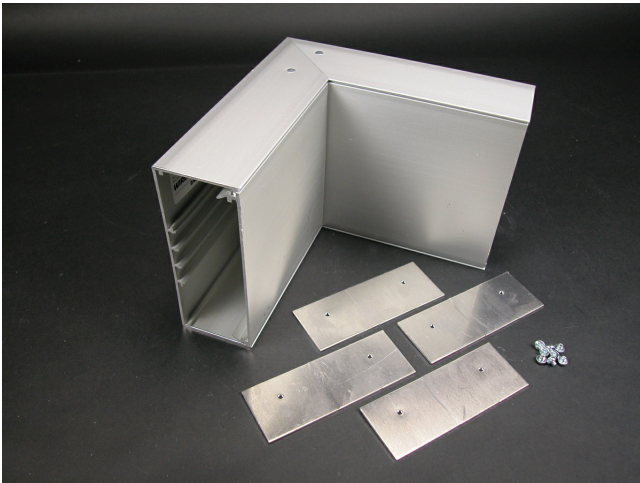

Wiremold  
AL5200 Large Multi-Channel Raceway Internal Elbow Fitting  
Part No. AL5217

Makes a 90 degree internal corner in a raceway run. Includes two pairs of AL5201 Couplings.

## Features & Benefits

Makes a 90 degree internal corner in a raceway run. Includes two pairs of AL5201 Couplings.

### Dimensions

Product Width US	3.312 in	Product Height US	1.5 in
------------------	----------	-------------------	--------

Product Length US	4.812 in
-------------------	----------